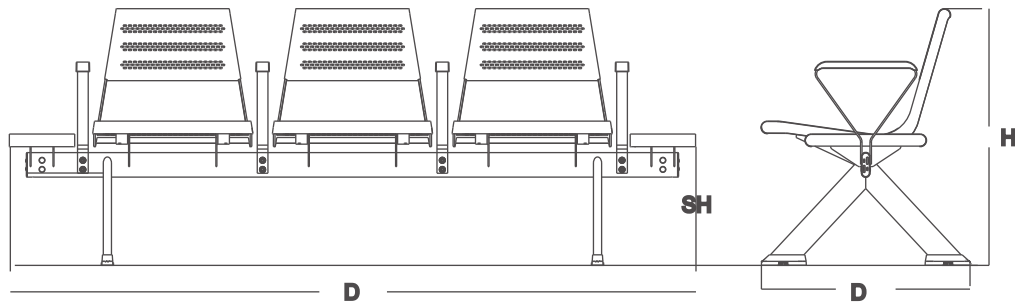

Line Diagram

Specification

Model	Length	Depth	Height	Seat Height
AIRBLK3ST2 & 4	165.50	66.50	87	42.50

All sizes in CM

Colour Swatch

SEATING/Public Seating/**Matrix**

Features:

- Wide seat & ergonomic back form ensures relaxed posture. Seat shell has rounded edge profile eliminating sharp edges safety of user.
- It has 32 possible configurations that meet all types of needs. Also unique leaving shoe design with integrated aligners to adjust for uneven floors.
- Option for Hospital/Clinics: Anti-bacterial powder coating finish keeps product free of microbial growth & spreading infections.

Line Diagram

Specification

Model	Length	Depth	Height	Seat Height
MTX2XX/MTX2IX	114.50	63.80	78.50	44.10
MTX2XS/MTX2IS	155	63.80	78.50	44.10
MTX3XX/MTX3IX	169.50	63.80	78.50	44.10
MTX3XS	210	63.80	78.50	44.10
2 Seater	155	63.80	78.50	46.40

Line Diagram

Specification

Model	Length	Depth	Height	Seat Height
Without Armrest	183	67	77.50	40
With Armrest	183	67	77.50	40

All sizes in CM

Colour Swatch

Hoary

SEATING/Public Seating Chairs/**Unwind**

Features:

The poly-propylene edging is in-situ injection moulded along with the desklet thereby preventing peel-off issues.

Line Diagram

Specification

Model	Length	Depth	Height	Seat Height
Beam Seating	178.40	56.30	84	45.20