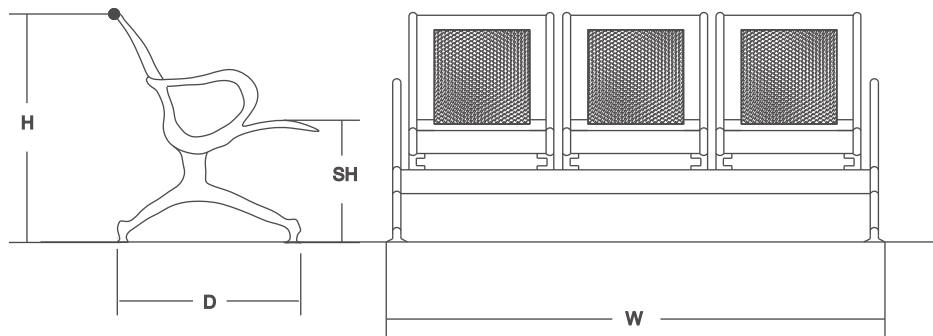

Line Diagram

Specification

Model	Length	Depth	Height	Seat Height
AIRBLK3ST2 & 4	165.50	66.50	87	42.50

All sizes in CM

Colour Swatch

SEATING/Public Seating/**Matrix**

Features:

- Wide seat & ergonomic back form ensures relaxed posture. Seat shell has rounded edge profile eliminating sharp edges safety of user.
- It has 32 possible configurations that meet all types of needs. Also unique leaving shoe design with integrated aligners to adjust for uneven floors.
- Option for Hospital/Clinics: Anti-bacterial powder coating finish keeps product free of microbial growth & spreading infections.

All sizes in CM

Colour Swatch

TA. White

SEATING/Public Seating/**Perch**

Features:

- LEG AND ARMREST: Chrome plated made of cold rolled steel, for long life and aesthetics
- The seat is available in option of with or without cushion
- The cushion (optional) is upholstered with PU Foam and Leather Cloth / Cloth on a Plywood for better comfort
- Stain resistant leather cloth and chrome plated surface for enhanced aesthetic life of the product.

Line Diagram

Specification

Model	Length	Depth	Height	Seat Height
Without Armrest	183	67	77.50	40
With Armrest	183	67	77.50	40

All sizes in CM

Colour Swatch

Hoary

SEATING/Public Seating Chairs/**Unwind**

Features:

The poly-propylene edging is in-situ injection moulded along with the desklet thereby preventing peel-off issues.

Line Diagram

Specification

Model	Length	Depth	Height	Seat Height
Beam Seating	178.40	56.30	84	45.20