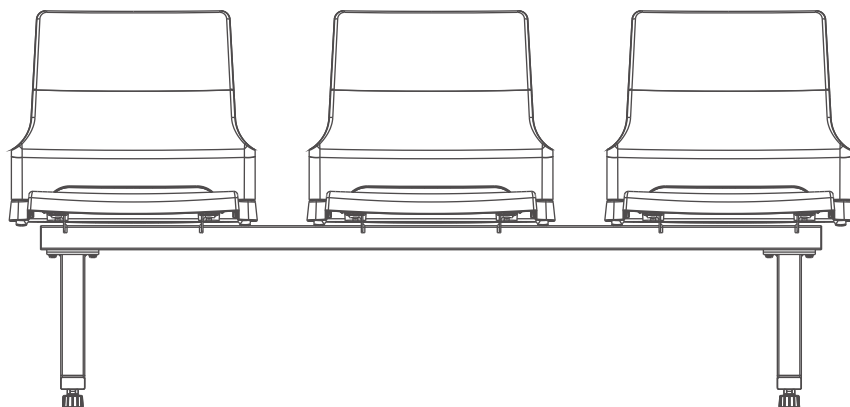

Line Diagram

Specification

Model	Length	Depth	Height	Seat Height
AIRBLK3ST2 & 4	165.50	66.50	87	42.50

All sizes in CM

Colour Swatch

SEATING/Public Seating/**Matrix**

Features:

- Wide seat & ergonomic back form ensures relaxed posture. Seat shell has rounded edge profile eliminating sharp edges safety of user.
- It has 32 possible configurations that meet all types of needs. Also unique leaving shoe design with integrated aligners to adjust for uneven floors.
- Option for Hospital/Clinics: Anti-bacterial powder coating finish keeps product free of microbial growth & spreading infections.

Line Diagram

Specification

Model	Length	Depth	Height	Seat Height
Without Armrest	183	67	77.50	40
With Armrest	183	67	77.50	40

All sizes in CM

Colour Swatch

Hoary

SEATING/Public Seating Chairs/**Unwind**

Features:

LIGHT AND PORTABLE: Lightweight construction makes it easy to move around.

CUSHION-FRIENDLY: Can accommodate a cushion to add to seating comfort.

EASY TO MAINTAIN: Clean, flat surfaces make it easy to clean and maintain.

The poly-propylene edging is in-situ injection moulded along with the desklet thereby preventing peel-off issues.

Line Diagram

Specification

Model	Length	Depth	Height	Seat Height
Beam Seating	178.40	56.30	84	45.20