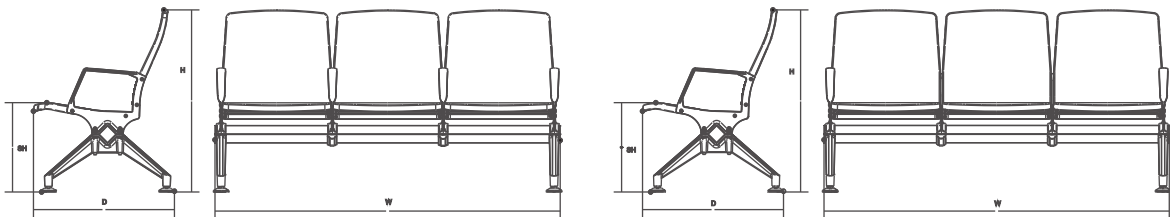

Line Diagram

Specification

Model	Length	Depth	Height	Seat Height
AIRBLK3ST2 & 4	165.50	66.50	87	42.50

All sizes in CM

Colour Swatch

SEATING/Public Seating/**Matrix**

Features:

- Wide seat & ergonomic back form ensures relaxed posture. Seat shell has rounded edge profile eliminating sharp edges safety of user.
- It has 32 possible configurations that meet all types of needs. Also unique leaving shoe design with integrated aligners to adjust for uneven floors.
- Option for Hospital/Clinics: Anti-bacterial powder coating finish keeps product free of microbial growth & spreading infections.

Line Diagram

Specification

Model	Length	Depth	Height	Seat Height
MTX2XX/MTX2IX	114.50	63.80	78.50	44.10
MTX2XS/MTX2IS	155	63.80	78.50	44.10
MTX3XX/MTX3IX	169.50	63.80	78.50	44.10
MTX3XS	210	63.80	78.50	44.10
2 Seater	155	63.80	78.50	46.40

Line Diagram

Specification

Model	Length	Depth	Height	Seat Height
Without Armrest	183	67	77.50	40
With Armrest	183	67	77.50	40

All sizes in CM

Colour Swatch

Hoary

SEATING/Public Seating Chairs/**Unwind**

Features:

The poly-propylene edging is in-situ injection moulded along with the desklet thereby preventing peel-off issues.

Line Diagram

Specification

Model	Length	Depth	Height	Seat Height
Beam Seating	178.40	56.30	84	45.20