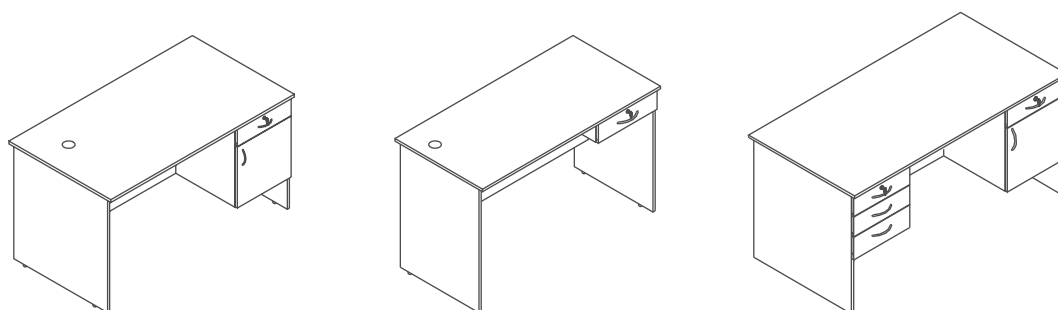

- Aesthetic appeal that comes with its all-wood construction
- Ample storage with 2 box and 1 file drawers
- CPU and Keyboard space provided
- 2 colour choices

Line Diagram**Specification**

Model	Length	Depth	Height
Stylo	120	60	75

All sizes in CM

Colour Swatch

Beech

DESKING/Office Desks/**Enzo**

Features:

- Aesthetic and functional all-wood design
- Variable drawer combos flex as per users needs
- Added safety with lockable drawers

Line Diagram