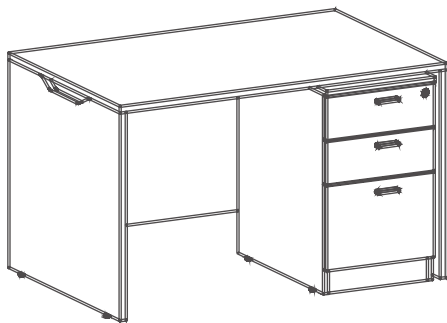

DESKING

Office Desks

DESKING/Office Desks/**Enterprise**

Features:

- WIRE SLOTS: Slots provided in the top frame for passage of wires
- WOODEN MODESTY: Wooden Modesty panel offers the needed privacy
Available in 1500 and 1650 width tables only
- WIRE CARRIER: Vertical and Horizontal Wire Carrier ensures a clutter-free and organized desk
- CPU MOUNT: An Accessory: CPU Mount ensures that the CPU does not take space on the floor
- STORAGE SPACE: Sufficient Storage provided in the pedestal takes care of the storage requirement

Line Diagram

Specification

Model	Length	Depth	Height
Executive Desk	120	60	72.80
	135	75	72.80
	150	75	72.80
	165	90	72.80

All sizes in CM

Colour Swatch

M. Grey
with Matt NK Grey

Mountain Larch
(White) with SG 408C

Douglas Pine
with SG 410C

Maldau Dark Acacia
with SG 408C

N. Teak
with Char Brown

DESKING/Office Desks/**Work****Features:**

- All-wood desk with a free-standing pedestal
- Wire management cut-outs on both side panels to connect wires to monitor, ensuring neat clutter-free worktop
- Adequate storage with a 3-drawer pedestal
- Available with accessories* like CPU Trolley & KBPT (Keyboard Pull-out Tray)

Line Diagram**Specification**

Model	Length	Depth	Height
Work Desk 1	120	60	74
Work Desk 2	150	75	74

All sizes in CM

Colour Swatch

Silver
Oak

Bavarian
Beech

DESKING/Office Desks/Aristo

Features: