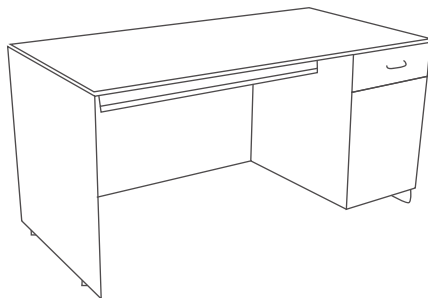

Line Diagram

Specification

Model	Length	Depth	Height
Trident Junior 1	120	60	74.30
Trident Junior 2	150	75	74.30

All sizes in CM

Colour Swatch

Wenge &
Fusion Maple