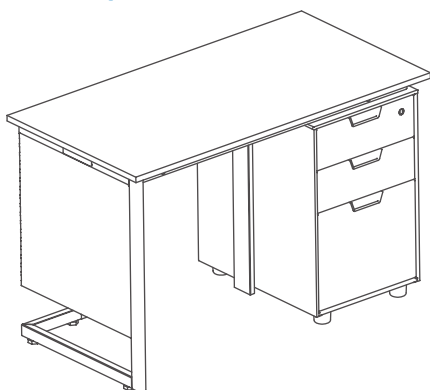

DESKING

Office Desks

DESKING/Office Desks/**Enterprise**

Features:

- WIRE SLOTS: Slots provided in the top frame for passage of wires
- WOODEN MODESTY: Wooden Modesty panel offers the needed privacy
Available in 1500 and 1650 width tables only
- WIRE CARRIER: Vertical and Horizontal Wire Carrier ensures a clutter-free and organized desk
- CPU MOUNT: An Accessory: CPU Mount ensures that the CPU does not take space on the floor
- STORAGE SPACE: Sufficient Storage provided in the pedestal takes care of the storage requirement

Line Diagram

Specification

Model	Length	Depth	Height
Executive Desk	120	60	72.80
	135	75	72.80
	150	75	72.80
	165	90	72.80

All sizes in CM

Colour Swatch

M. Grey
with Matt NK Grey

Mountain Larch
(White) with SG 408C