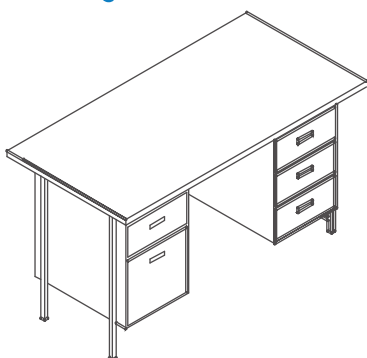

Line Diagram**Specification**

Model	Length	Depth	Height
Trident Junior 1	120	60	74.30
Trident Junior 2	150	75	74.30

All sizes in CM

Colour Swatch

Wenge &
Fusion Maple

DESKING/Office Desks/**Stylo****Features:**

- Aesthetic appeal that comes with its all-wood construction
- Ample storage with 2 box and 1 file drawers
- CPU and Keyboard space provided
- 2 colour choices

Line Diagram**Specification**

Model	Length	Depth	Height
Stylo	120	60	75