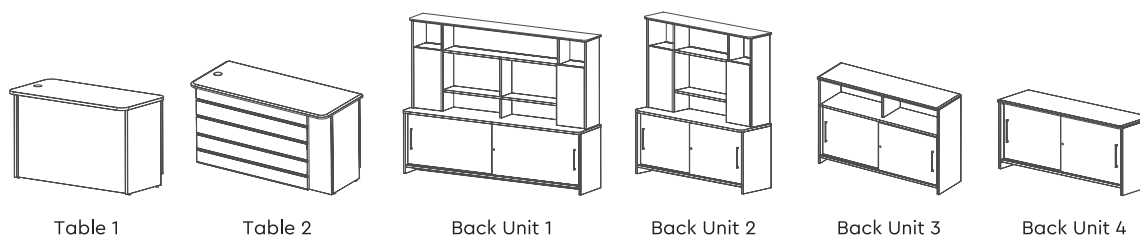

Line Diagram**Specification**

Model	Length	Depth	Height
Work Desk 1	120	60	74
Work Desk 2	150	75	74

All sizes in CM

Colour Swatch

Silver
Oak

Bavarian
Beech

DESKING/Office Desks/Aristo

Features:

Line Diagram

Specification

Model	Length	Depth	Height
Main Table 1	120	60	75
Main Table 2	135	60	75
Back Unit 1	235	50	180
Back Unit 2	165	50	180
	180	50	180
Back Unit 3	165	50	115
	180	50	115
	235	50	115
Back Unit 4	165	50	75
	180	50	75
	235	50	75