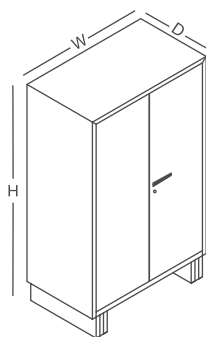

Line Diagram

Specification

Model	Length	Depth	Height
KD Plain	90	45	183

All sizes in CM

Colour Swatch

Prince Grey

Snowbell Grey

Bond White

Umbertone Brown

STORAGE/Conventional Storage/Minor Plain

Features:

- Saving unit that provides safe and convenient storage of books, admin files, stationery etc.
- Provides maximum storage with 2 adjustable shelves that can store just about anything
- 3 way bolting device and 6 lever lock for safety
- Available in welded construction

Line Diagram

Specification

Model	Length	Depth	Height
Minor Plain	76.50	44	127

All sizes in CM

Colour Swatch

Prince Grey

Snowbell Grey

Bond White