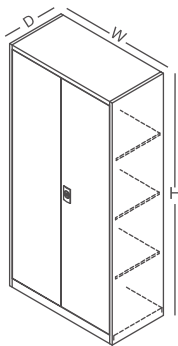

Line Diagram

Specification

Model	Length	Depth	Height
Storwel Plain	91.60	48.60	198.10

All sizes in CM

Colour Swatch

Prince Grey

Snowbell Grey

Bond White

Umbertone Brown

STORAGE/Conventional Storage/**KD Plain**

Features:

- Saving unit that provides safe and convenient storage of books, admin files, stationery etc.
- Provides maximum storage with 4 adjustable shelves that can store just about anything
- 3 way bolting device for safety
- Available in knock-down construction

Line Diagram

Specification

Model	Length	Depth	Height
KD Plain	90	45	183

All sizes in CM

Colour Swatch

Prince Grey

Snowbell Grey

Bond White

Umbertone Brown

STORAGE/Conventional Storage/Minor Plain

Features:

- Saving unit that provides safe and convenient storage of books, admin files, stationery etc.
- Provides maximum storage with 2 adjustable shelves that can store just about anything
- 3 way bolting device and 6 lever lock for safety
- Available in welded construction