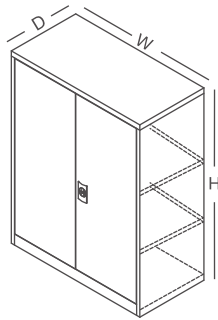

Line Diagram

Specification

Model	Length	Depth	Height
Minor Plain	76.50	44	127

All sizes in CM

Colour Swatch

Prince Grey

Snowbell Grey

Bond White

Umbertone Brown

STORAGE/Conventional Storage/**KD Minor**

Features:

- Saving unit that provides safe and convenient storage of books, admin files, stationery etc.
- Provides maximum storage with 2 adjustable shelves that can store just about anything
- 3 way bolting device for safety
- Available in knock-down construction

Line Diagram

KD Minor (Metal Top)

KD Minor (Laminate Top)

Specification

Model	Length	Depth	Height
KD Minor with Metal Top	90	45	1168.50
KD Minor with Laminate Top	90	45	1192.50

All sizes in CM

Colour Swatch