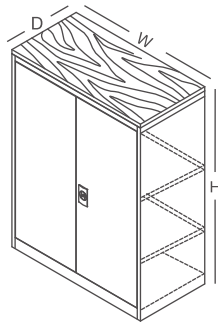

Line Diagram

Specification

Model	Length	Depth	Height
Minor Plain	76.50	44	127

All sizes in CM

Colour Swatch

Prince Grey

Snowbell Grey

Bond White

Umbertone Brown

STORAGE/Conventional Storage/**KD Minor**

Features:

- Saving unit that provides safe and convenient storage of books, admin files, stationery etc.
- Provides maximum storage with 2 adjustable shelves that can store just about anything
- 3 way bolting device for safety
- Available in knock-down construction

Line Diagram

KD Minor (Metal Top)

KD Minor (Laminate Top)

Specification

Model	Length	Depth	Height
KD Minor with Metal Top	90	45	1168.50
KD Minor with Laminate Top	90	45	1192.50

All sizes in CM

Colour Swatch