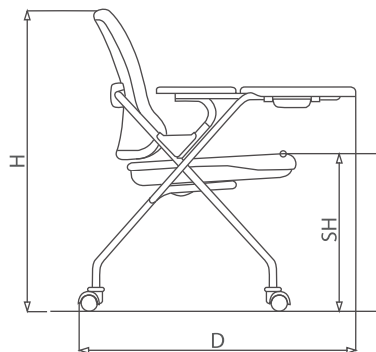

SEATING

Training Room Chair

SEATING/Training Room Chairs/**Scintilla Desklet****Features:**

- **UNIQUE BACK-TILT:** A unique back-tilt feature allows an upright as well as relaxed angle, thus reducing pressure on the inter-vertebral discs during long training sessions.
- **MOTHER'S HUG:** Derived from the Mother's Hug, the body hugging contours comfortably supports your back.
- **LARGE CURVED FLIP-UP DESKLET:** The scratch-resistant large Flip-up desklet with a shaped inner curve makes the chair comfortable for different body types and supports analogue and digital resources.
- **BROAD ARMREST:** Scratch-resistant broad armrest ensures proper comfort to arms during long sitting hours.
- **BRAKE CASTORS:** Brake castors in the desklet version ensure a firm grip on the floor while one is seated and facilitate various room layouts unoccupied with its mobility.
- **HORIZONTAL STACKABILITY:** Tip-up seat ensures horizontal stackability, thereby releasing used space for others' purposes.

Line Diagram**Specification**

Model	Length	Depth	Height	Seat Height
Scintilla with desklet	66.50	84	89	47.50

All sizes in CM

Colour Swatch

Pure
Blue

Navy
Blue

Black

SEATING/Training Room Chairs/**Unwind****Features:**

- **LIGHT AND PORTABLE:** Light-weight construction makes it easy to move around.
- **CUSHION-FRIENDLY:** Can accommodate a cushion to add to seating comfort.
- **STORAGE:** Sturdy wire basket to store your belongings.
- **ADJUSTABLE & NON-LIPPED DESK:** Desklet slides forward or backward to accommodate different size users.
- **EASY TO MAINTAIN:** Clean, flat surfaces make it easy to clean and maintain.
The poly-propylene edging is in-situ injection moulded along with the desklet thereby preventing peel-off issues.