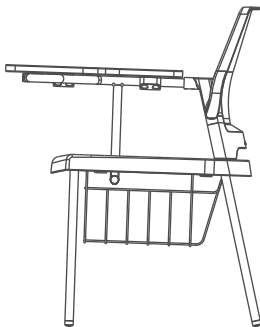

Line Diagram

Specification

Model	Length	Depth	Height	Seat Height
With Desklet	57.50	67.80	84.50	45

All sizes in CM

Colour Swatch

Aqua
Blue

Orchid
White

Marigold
Yellow

Raspberry
Red

Fresh
Lime