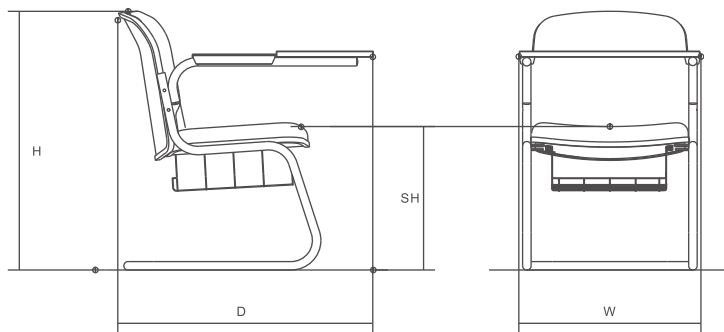

Line Diagram

Flexi-back with Desklet (HB)

Synchro Slide with Desklet (MB)

Specification

Model	Centre To Centre	Width (W1)	Width (W2)	Seat Height (SH)	Height (H)
Flexi-back	58.70	67.50	50.70	45.50	107.30/95.30
with Desklet		Depth (D1)	Depth (D2)	Depth (D3)	Depth (D4)
(HB/MB)	50.50/50	63/62	83.60/82.70	97.60/93.70	
Synchro Slide	Centre To Centre	Width (W1)	Width (W2)	Seat Height (SH)	Height (H)
with Desklet	61	69.90	52.10	45.50	107.30/95.30
(HB/MB)	Depth (D1)	Depth (D2)	Depth (D3)	Depth (D4)	
	50.50/49.50	63/62	84.50/83.50	95.50/92	

All sizes in CM

Colour Swatch

SEATING/Training Room Chairs/7004 with desklet

Features:

- Cushioned back and seat
- Weather and scratch-resistant armrest
- Can be used in training classrooms or training rooms
- Comes with full desklet and paper tray

Line Diagram

Specification

Model	Length	Depth	Height	Seat Height
PCH-7004XD	54	81	80.50	44

All sizes in CM

Colour Swatch

Refer VOILA range:
V01, V02, V03, V04, V05, V06, V07, V08,
V09, V10, V11, V12, V13, V14, V15, V16, V17

Line Diagram

Specification

Model	Length	Depth	Height	Seat Height
CH 18B	54	68.50	85.50	45
CH 18C	54	67.50	85.50	48

All sizes in CM

Colour Swatch