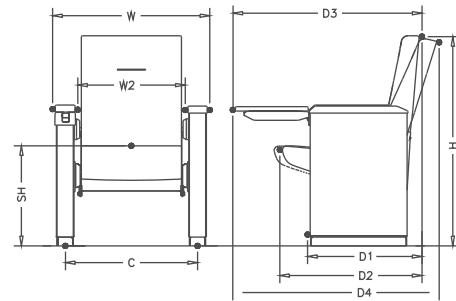

Line Diagram**Specification**

Model	Length	Depth	Height	Seat Height
With Desklet	57.50	67.80	84.50	45

All sizes in CM

Colour Swatch

Aqua
Blue

Orchid
White

Marigold
Yellow

Raspberry
Red

Line Diagram

Flexi-back with Desklet (HB)

Synchro Slide with Desklet (MB)

Specification

Model	Centre To Centre	Width (W1)	Width (W2)	Seat Height (SH)	Height (H)
Flexi-back	58.70	67.50	50.70	45.50	107.30/95.30
with Desklet		Depth (D1)	Depth (D2)	Depth (D3)	Depth (D4)
(HB/MB)	50.50/50	63/62	83.60/82.70	97.60/93.70	
Synchro Slide	Centre To Centre	Width (W1)	Width (W2)	Seat Height (SH)	Height (H)
with Desklet	61	69.90	52.10	45.50	107.30/95.30
(HB/MB)	Depth (D1)	Depth (D2)	Depth (D3)	Depth (D4)	
	50.50/49.50	63/62	84.50/83.50	95.50/92	

Line Diagram

Specification

Model	Length	Depth	Height	Seat Height
PCH-7004XD	54	81	80.50	44

All sizes in CM

Colour Swatch

Refer VOILA range:
V01, V02, V03, V04, V05, V06, V07, V08,
V09, V10, V11, V12, V13, V14, V15, V16, V17

Line Diagram

Specification

Model	Length	Depth	Height	Seat Height
CH 18B	54	68.50	85.50	45
CH 18C	54	67.50	85.50	48

All sizes in CM

Colour Swatch