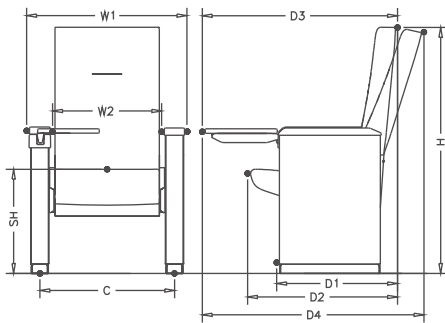

Line Diagram**Specification**

Model	Length	Depth	Height	Seat Height
With Desklet	57.50	67.80	84.50	45

All sizes in CM

Colour Swatch

Aqua
Blue

Orchid
White

Marigold
Yellow

Raspberry
Red

Line Diagram

Flexi-back with Desklet (HB)

Synchro Slide with Desklet (MB)

Specification

Model	Centre To Centre	Width (W1)	Width (W2)	Seat Height (SH)	Height (H)
Flexi-back	58.70	67.50	50.70	45.50	107.30/95.30
with Desklet		Depth (D1)	Depth (D2)	Depth (D3)	Depth (D4)
(HB/MB)	50.50/50	63/62	83.60/82.70	97.60/93.70	
Synchro Slide	Centre To Centre	Width (W1)	Width (W2)	Seat Height (SH)	Height (H)
with Desklet	61	69.90	52.10	45.50	107.30/95.30
(HB/MB)	Depth (D1)	Depth (D2)	Depth (D3)	Depth (D4)	
	50.50/49.50	63/62	84.50/83.50	95.50/92	

Line Diagram

Specification

Model	Length	Depth	Height	Seat Height
PCH-7004XD	54	81	80.50	44

All sizes in CM

Colour Swatch

Refer VOILA range:
V01, V02, V03, V04, V05, V06, V07, V08,
V09, V10, V11, V12, V13, V14, V15, V16, V17

Line Diagram

Specification

Model	Length	Depth	Height	Seat Height
CH 18B	54	68.50	85.50	45
CH 18C	54	67.50	85.50	48

All sizes in CM

Colour Swatch