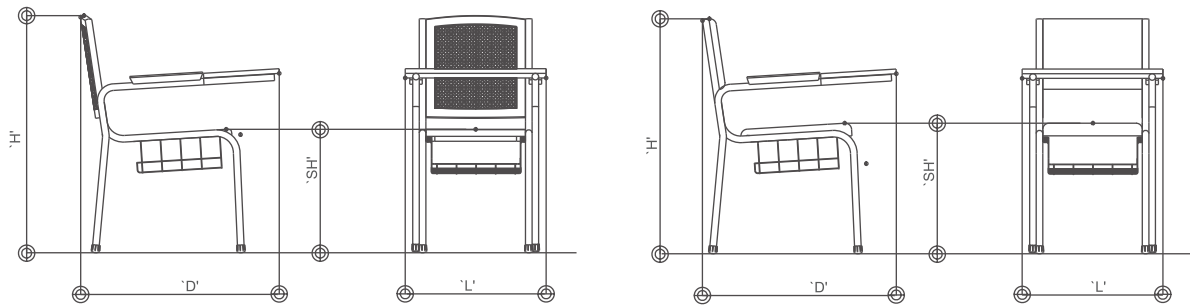

Line Diagram

Specification

Model	Length	Depth	Height	Seat Height
PCH-7004XD	54	81	80.50	44

All sizes in CM

Colour Swatch

Refer VOILA range:
V01, V02, V03, V04, V05, V06, V07, V08,
V09, V10, V11, V12, V13, V14, V15, V16, V17

Line Diagram

Specification

Model	Length	Depth	Height	Seat Height
CH 18B	54	68.50	85.50	45
CH 18C	54	67.50	85.50	48

All sizes in CM

Colour Swatch