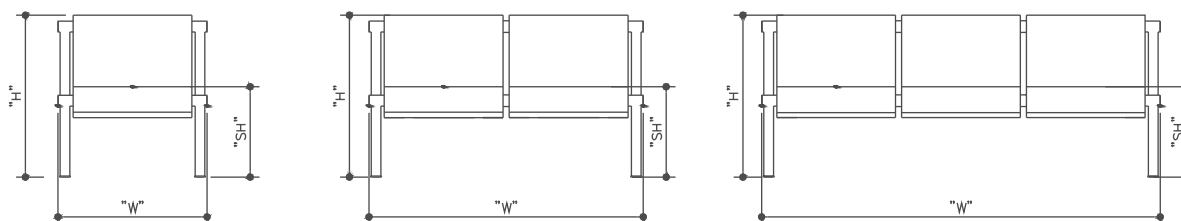

Line Diagram

Specification

Model	Length	Depth	Height	Seat Height
Midas 1 Str	68.40	77.50	74.50	41.50
Midas 2 Str	125.70	77.50	74.50	41.50
Midas 3 Str	183	77.50	74.50	41.50

All sizes in CM

Colour Swatch

SEATING/Lounge Seating/**Premium Lounge**

Features:

- Slim seat and back-sleek design • Designer metallic understructure
- Back flexing (Individual flexing for all the backs - in a 2 or 3 seater chair)
- Easily changeable upholstery • Glide screws at the bottom for level adjustment in case of uneven surface.

Line Diagram

Specification

Model	Length	Depth	Height	Seat Height
1 Seater	60.50	70	78.50	43.50
2 Seater	113	70	78.50	43.50
3 Seater	164	70	78.50	43.50

All sizes in CM

Colour Swatch

Refer VOILA range:
V01, V02, V03, V04, V05, V06, V07, V08,
V09, V10, V11, V12, V13, V14, V15, V16, V17

Line Diagram

Specification

Model	Length	Depth	Height	Seat Height
1 Seater	86	90.50	85.50	45
2 Seater	146	90.50	85.50	45
3 Seater	206	90.50	85.50	45

All sizes in CM

Colour Swatch

Slubby Maroon +
Slubby Stone Grey