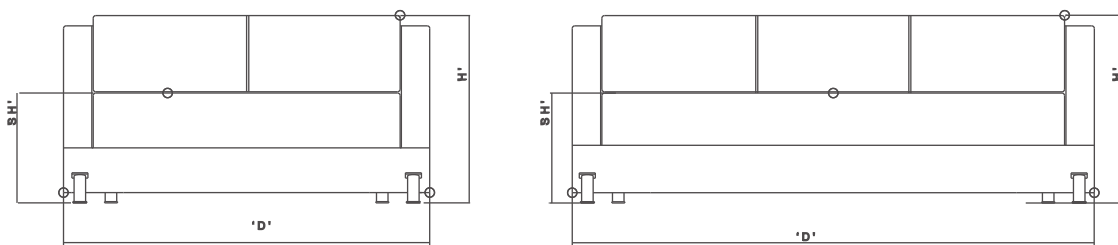

Line Diagram

Specification

Model	Length	Depth	Height	Seat Height
1 Seater	60.50	70	78.50	43.50
2 Seater	113	70	78.50	43.50
3 Seater	164	70	78.50	43.50

All sizes in CM

Colour Swatch

Refer VOILA range:
V01, V02, V03, V04, V05, V06, V07, V08,
V09, V10, V11, V12, V13, V14, V15, V16, V17

Line Diagram

Specification

Model	Length	Depth	Height	Seat Height
1 Seater	86	90.50	85.50	45
2 Seater	146	90.50	85.50	45
3 Seater	206	90.50	85.50	45

All sizes in CM

Colour Swatch

Slubby Maroon +
Slubby Stone Grey