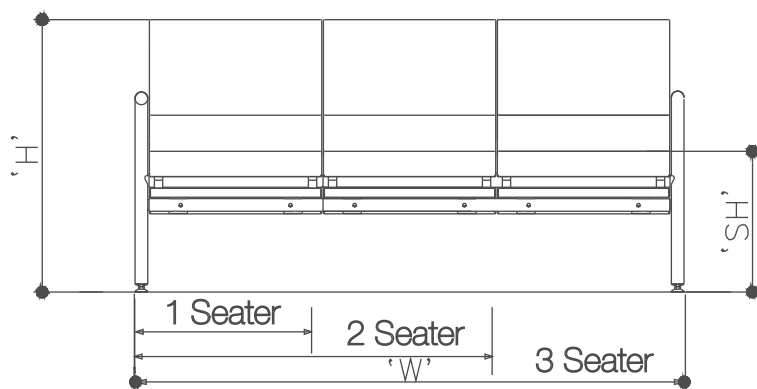

Line Diagram

Specification

Model	Length	Depth	Height	Seat Height
Midas 1 Str	68.40	77.50	74.50	41.50
Midas 2 Str	125.70	77.50	74.50	41.50
Midas 3 Str	183	77.50	74.50	41.50

All sizes in CM

Colour Swatch

SEATING/Lounge Seating/**Premium Lounge**

Features:

- Slim seat and back-sleek design • Designer metallic understructure
- Back flexing (Individual flexing for all the backs - in a 2 or 3 seater chair)
- Easily changeable upholstery • Glide screws at the bottom for level adjustment in case of uneven surface.

Line Diagram

Specification

Model	Length	Depth	Height	Seat Height
1 Seater	60.50	70	78.50	43.50
2 Seater	113	70	78.50	43.50
3 Seater	164	70	78.50	43.50

All sizes in CM

Colour Swatch

Refer VOILA range:
V01, V02, V03, V04, V05, V06, V07, V08,
V09, V10, V11, V12, V13, V14, V15, V16, V17

Line Diagram

Specification

Model	Length	Depth	Height	Seat Height
1 Seater	86	90.50	85.50	45
2 Seater	146	90.50	85.50	45
3 Seater	206	90.50	85.50	45

All sizes in CM

Colour Swatch

Slubby Maroon +
Slubby Stone Grey