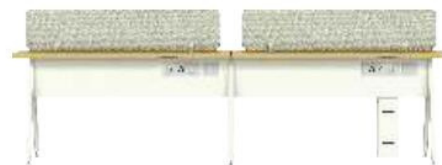

Whether you sit or stand; be at an equal height with Upbeat high tables and seating arrangement.

THE Upbeat RANGE

Harp Leg Table

Cello Leg Table

Trio Leg Table

Swing Leg Table

Dfine Plus Leg Table

Square meeting table

Conference table

Circular meeting table

Café I Breakout High Table

Collaborative High table module

High table aisle module

Power and Data Beam

Power Beam

Power Seat

Cello Mobile Table

Swing Mobile Table

Dfine Plus Mobile Table

Screen Storage Trolley

Enclosed Framed Screen Module

Fabric screen with Magnetic Strip

Fabric screen with Accessory Rail

Framed Screen