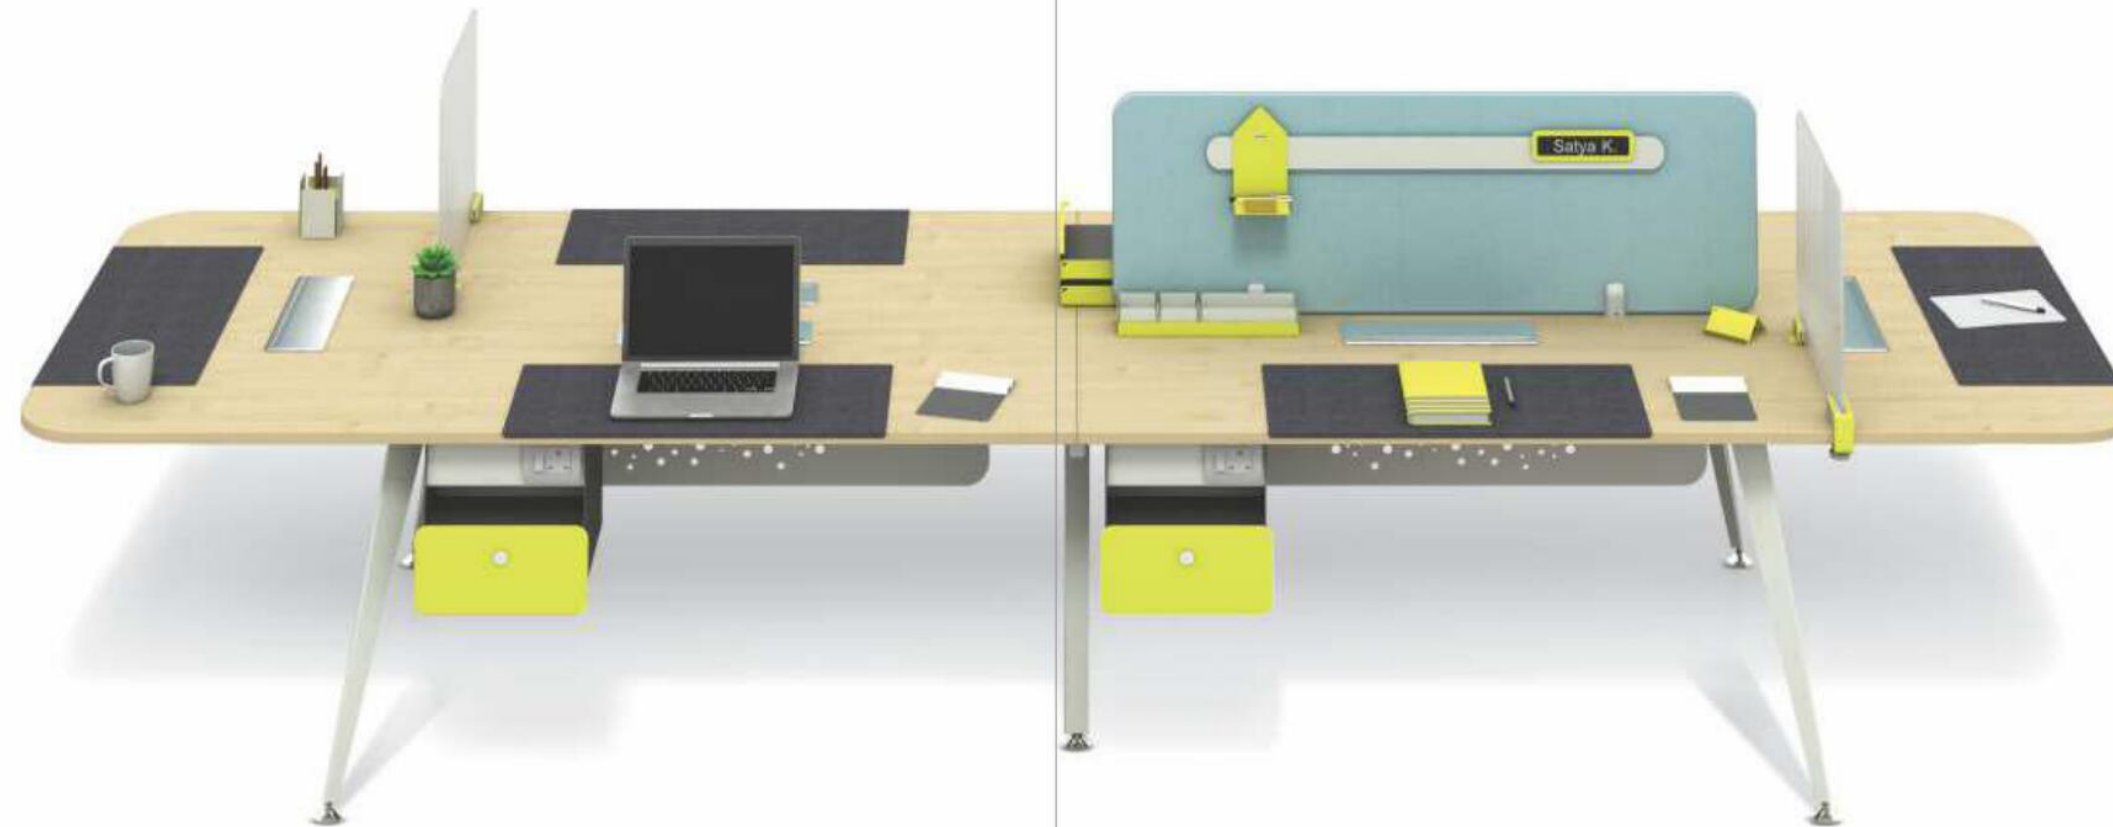

IDENTITY

Upbeat contributes in creating a sense of individual identity and elevates the overall workplace environment by use of thoughtfully designed features and work settings.

IDENTITY

With thoughtful designs and carefully curated colour palette; Upbeat lets you create more relaxed and happy work environment in the workplace.

Mirror

Name Plate

Pen & Pencil Stand

Worktop Mounted
Drawer

Felt Deskpad

Paper Holder

With Upbeat Interactions seem easy, effortless and seamless between peers.

The high tables which are the part of 'Upbeat' system are aimed at providing a healthier work environment to its users. It essentially provides the users a choice - to sit or to stand while working. Apart from the health benefits both sit/stand scenario also enhances the way in which people communicate and interact with each other. By bringing the eye levels of the two in similar elevations conversations become more natural and intuitive.