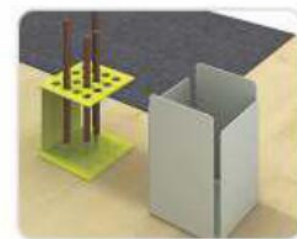

Mirror

Name Plate

Pen & Pencil Stand

Worktop Mounted
Drawer

Felt Deskpad

Paper Holder

With Upbeat Interactions seem easy, effortless and seamless between peers.

The high tables which are the part of 'Upbeat' system are aimed at providing a healthier work environment to its users. It essentially provides the users a choice - to sit or to stand while working. Apart from the health benefits both sit/stand scenario also enhances the way in which people communicate and interact with each other. By bringing the eye levels of the two in similar elevations conversations become more natural and intuitive.