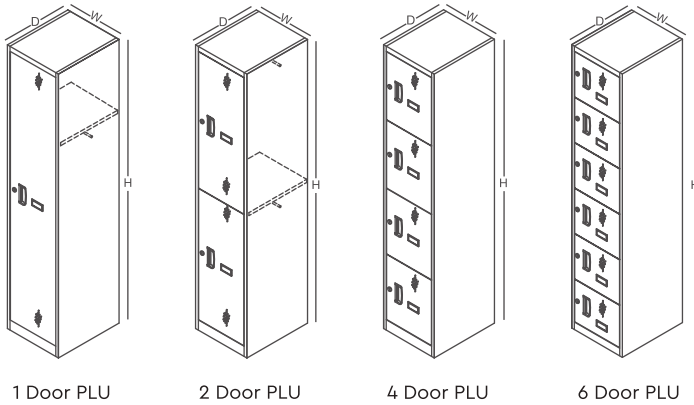

Line Diagram

Specification

Model	Length	Depth	Height
Free standing BBF Pedestal	39	59	64.60
Top Supporting BBF Pedestal	39	43.50	67.40
Free standing BBF Pedestal	39	44	64.60

All sizes in CM

Colour Swatch

STORAGE/Personal Storage/Personal Locker Unit

- Hanging rods in 1 & 2 Door Locker Models
- Stands are also available in option of 1 Locker, 2 Locker or 3 Locker combination and make cleaning of work area easy
- Label holders are provided for easy identification
- Lockers can be provided with or without lock and can function as stand alone units or as a multi-unit configuration

Line Diagram

Specification

Model	Length	Depth	Height
1,2,4,6 Door PLU (Main - Add on)	38	45	183
Stand for 1 Locker	38	45	12.50
Stand for 2 Locker	76	45	12.50
Stand for 3 Locker	114	45	12.50

All sizes in CM