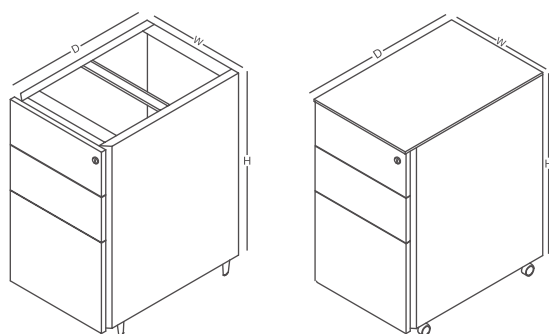

STORAGE

Personal Storage

Godrej interio®

Personal Storage

Features:

- An efficient personal storage solution to banish clutter from your work desks
- Available in free standing & top supporting options
- Enhanced with an anti-rebound mechanism to prevent any kind of damages

Line Diagram

Specification

Model	Length	Depth	Height
Free standing BBF Pedestal	39	59	64.60
Top Supporting BBF Pedestal	39	43.50	67.40
Free standing BBF Pedestal	39	44	64.60

All sizes in CM

Colour Swatch

STORAGE/Personal Storage/Personal Locker Unit

Line Diagram

Specification

Model	Length	Depth	Height
1,2,4,6 Door PLU (Main - Add on)	38	45	183
Stand for 1 Locker	38	45	12.50
Stand for 2 Locker	76	45	12.50
Stand for 3 Locker	114	45	12.50

All sizes in CM